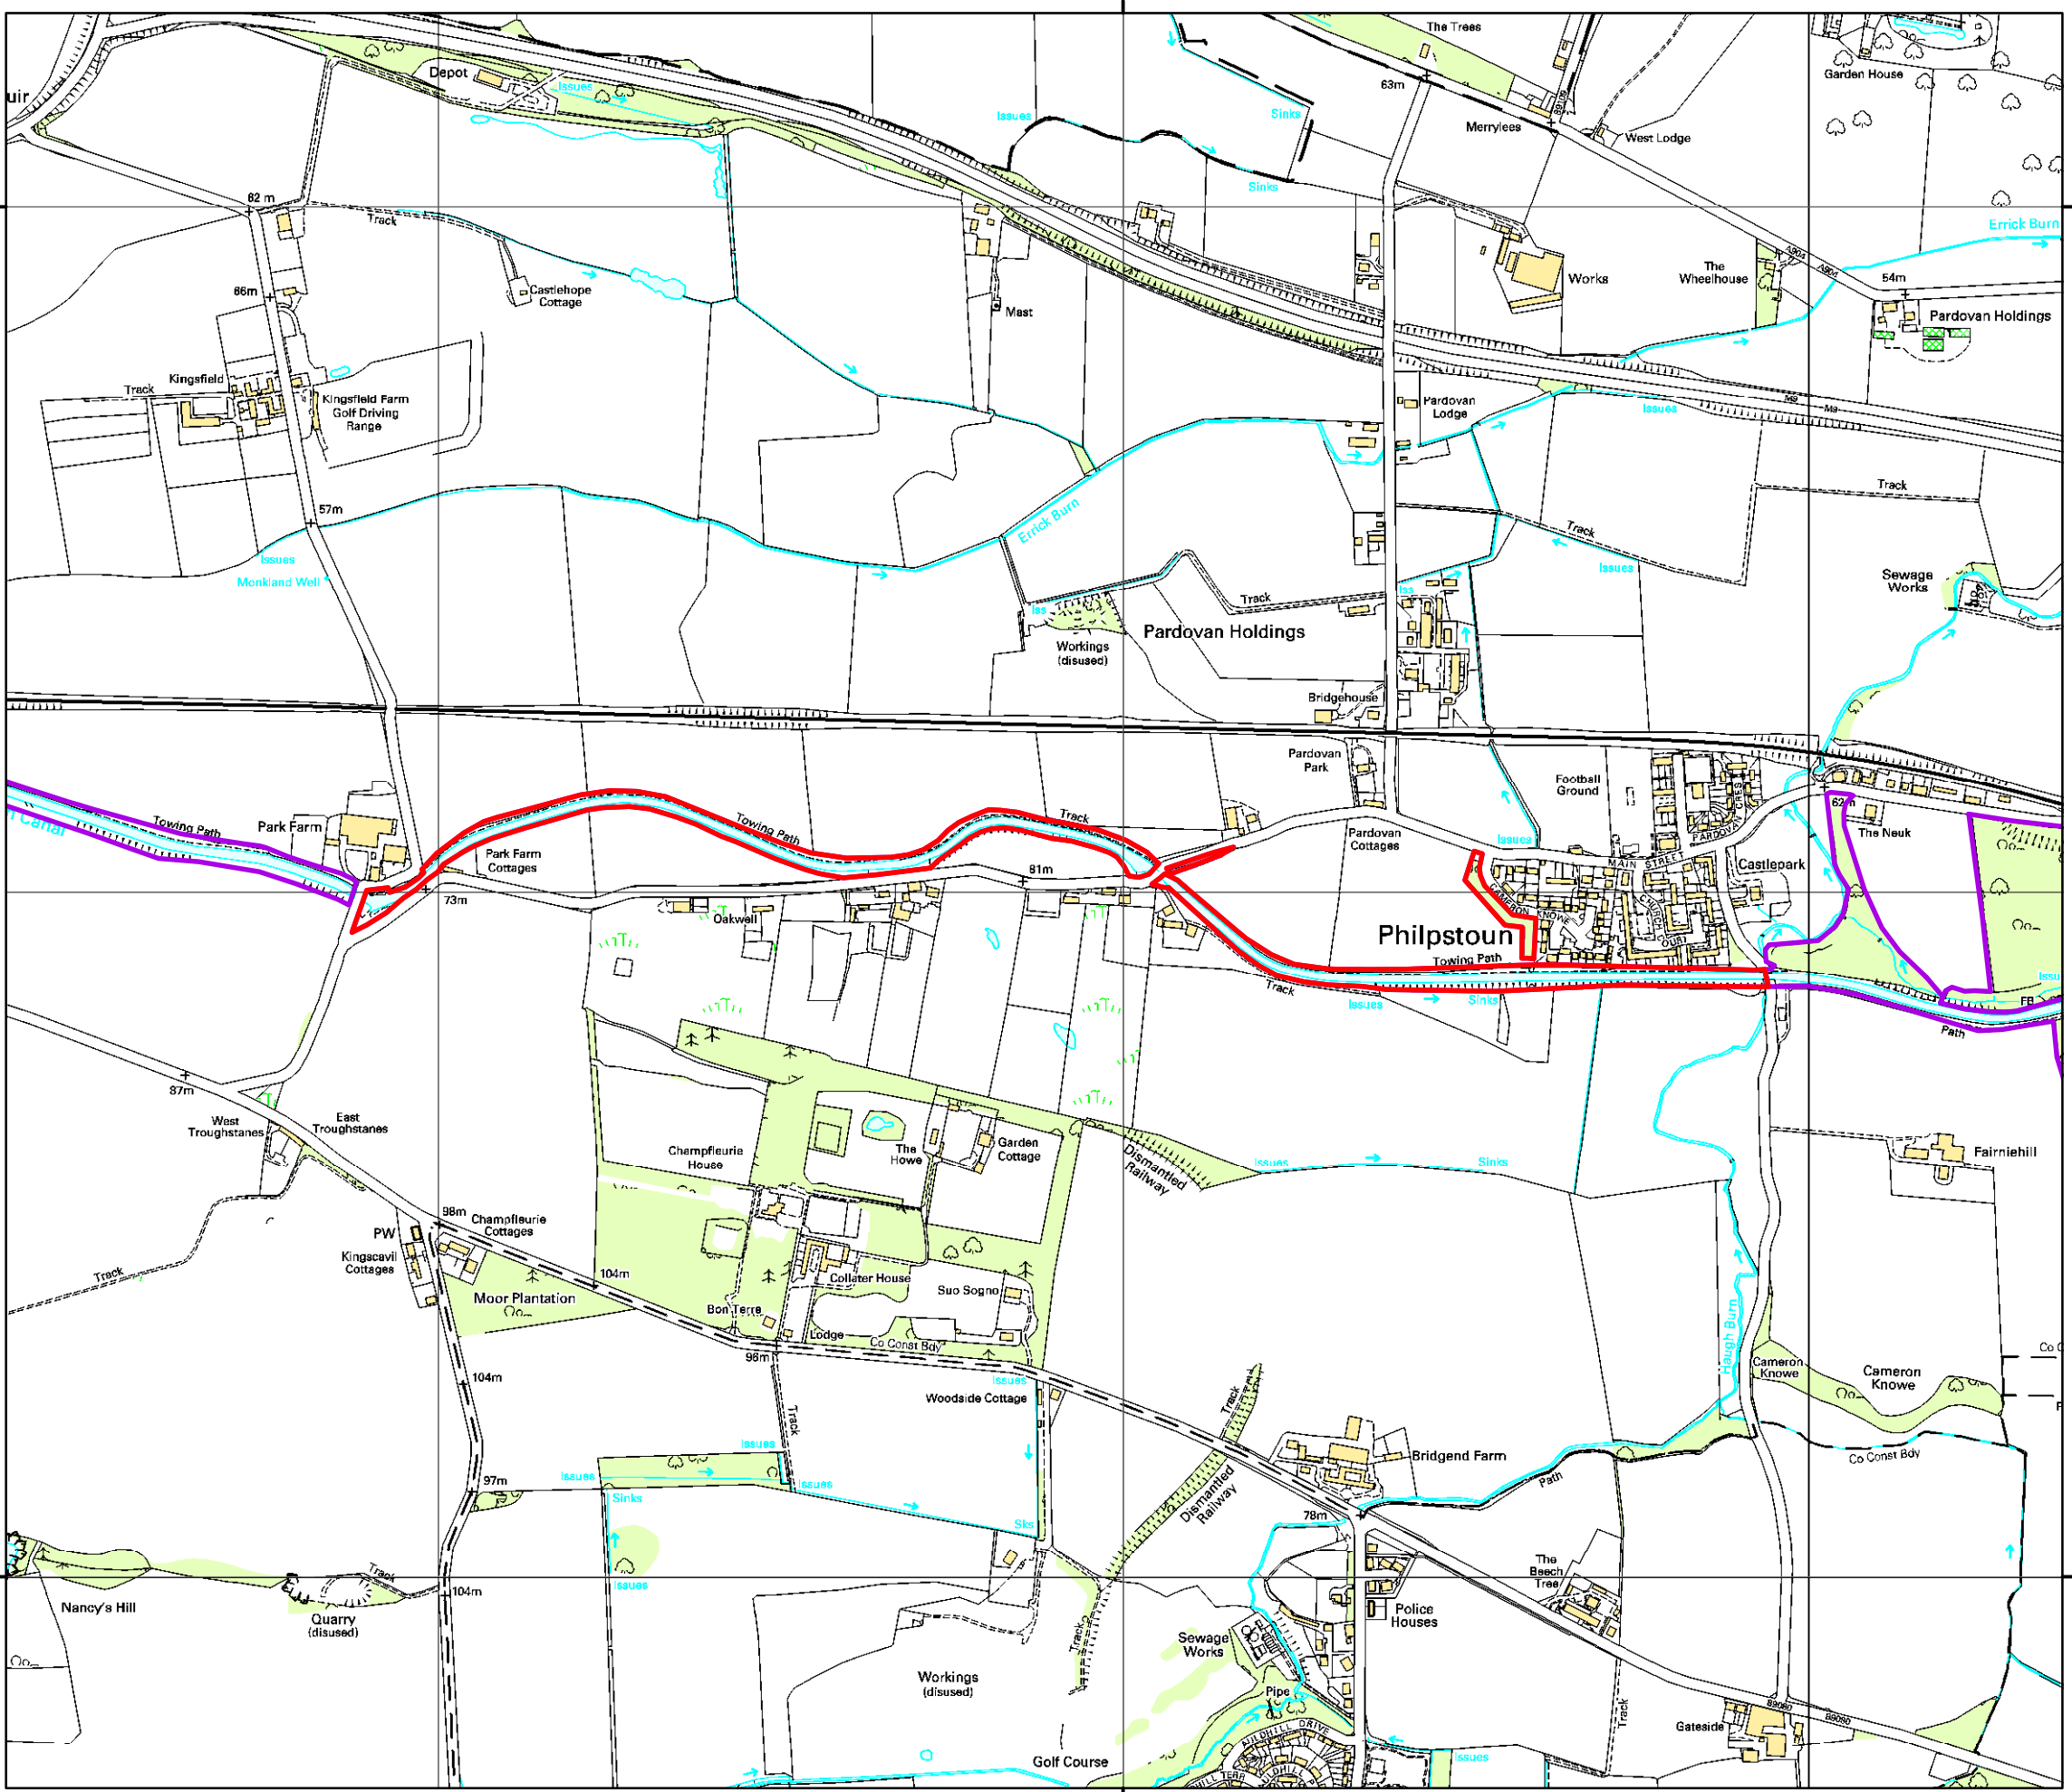

304000 000000

678000 000000

678000 000000

The Wildlife Information Centre

WLC LBS Site Location

Site:
Union Canal - Park Farm to Philpstoun

Grid Reference:
NT040770

Legend

- Site Boundary
- Other pLBS/LBS
- SSSI
- SAC

Scale: 1:10,000

Date: 26th January 2012

Reproduced by permission of Ordnance Survey on behalf of HMSO.
 © Crown copyright and database right 2008. All rights reserved.
 Ordnance Survey License number AL 100040574.