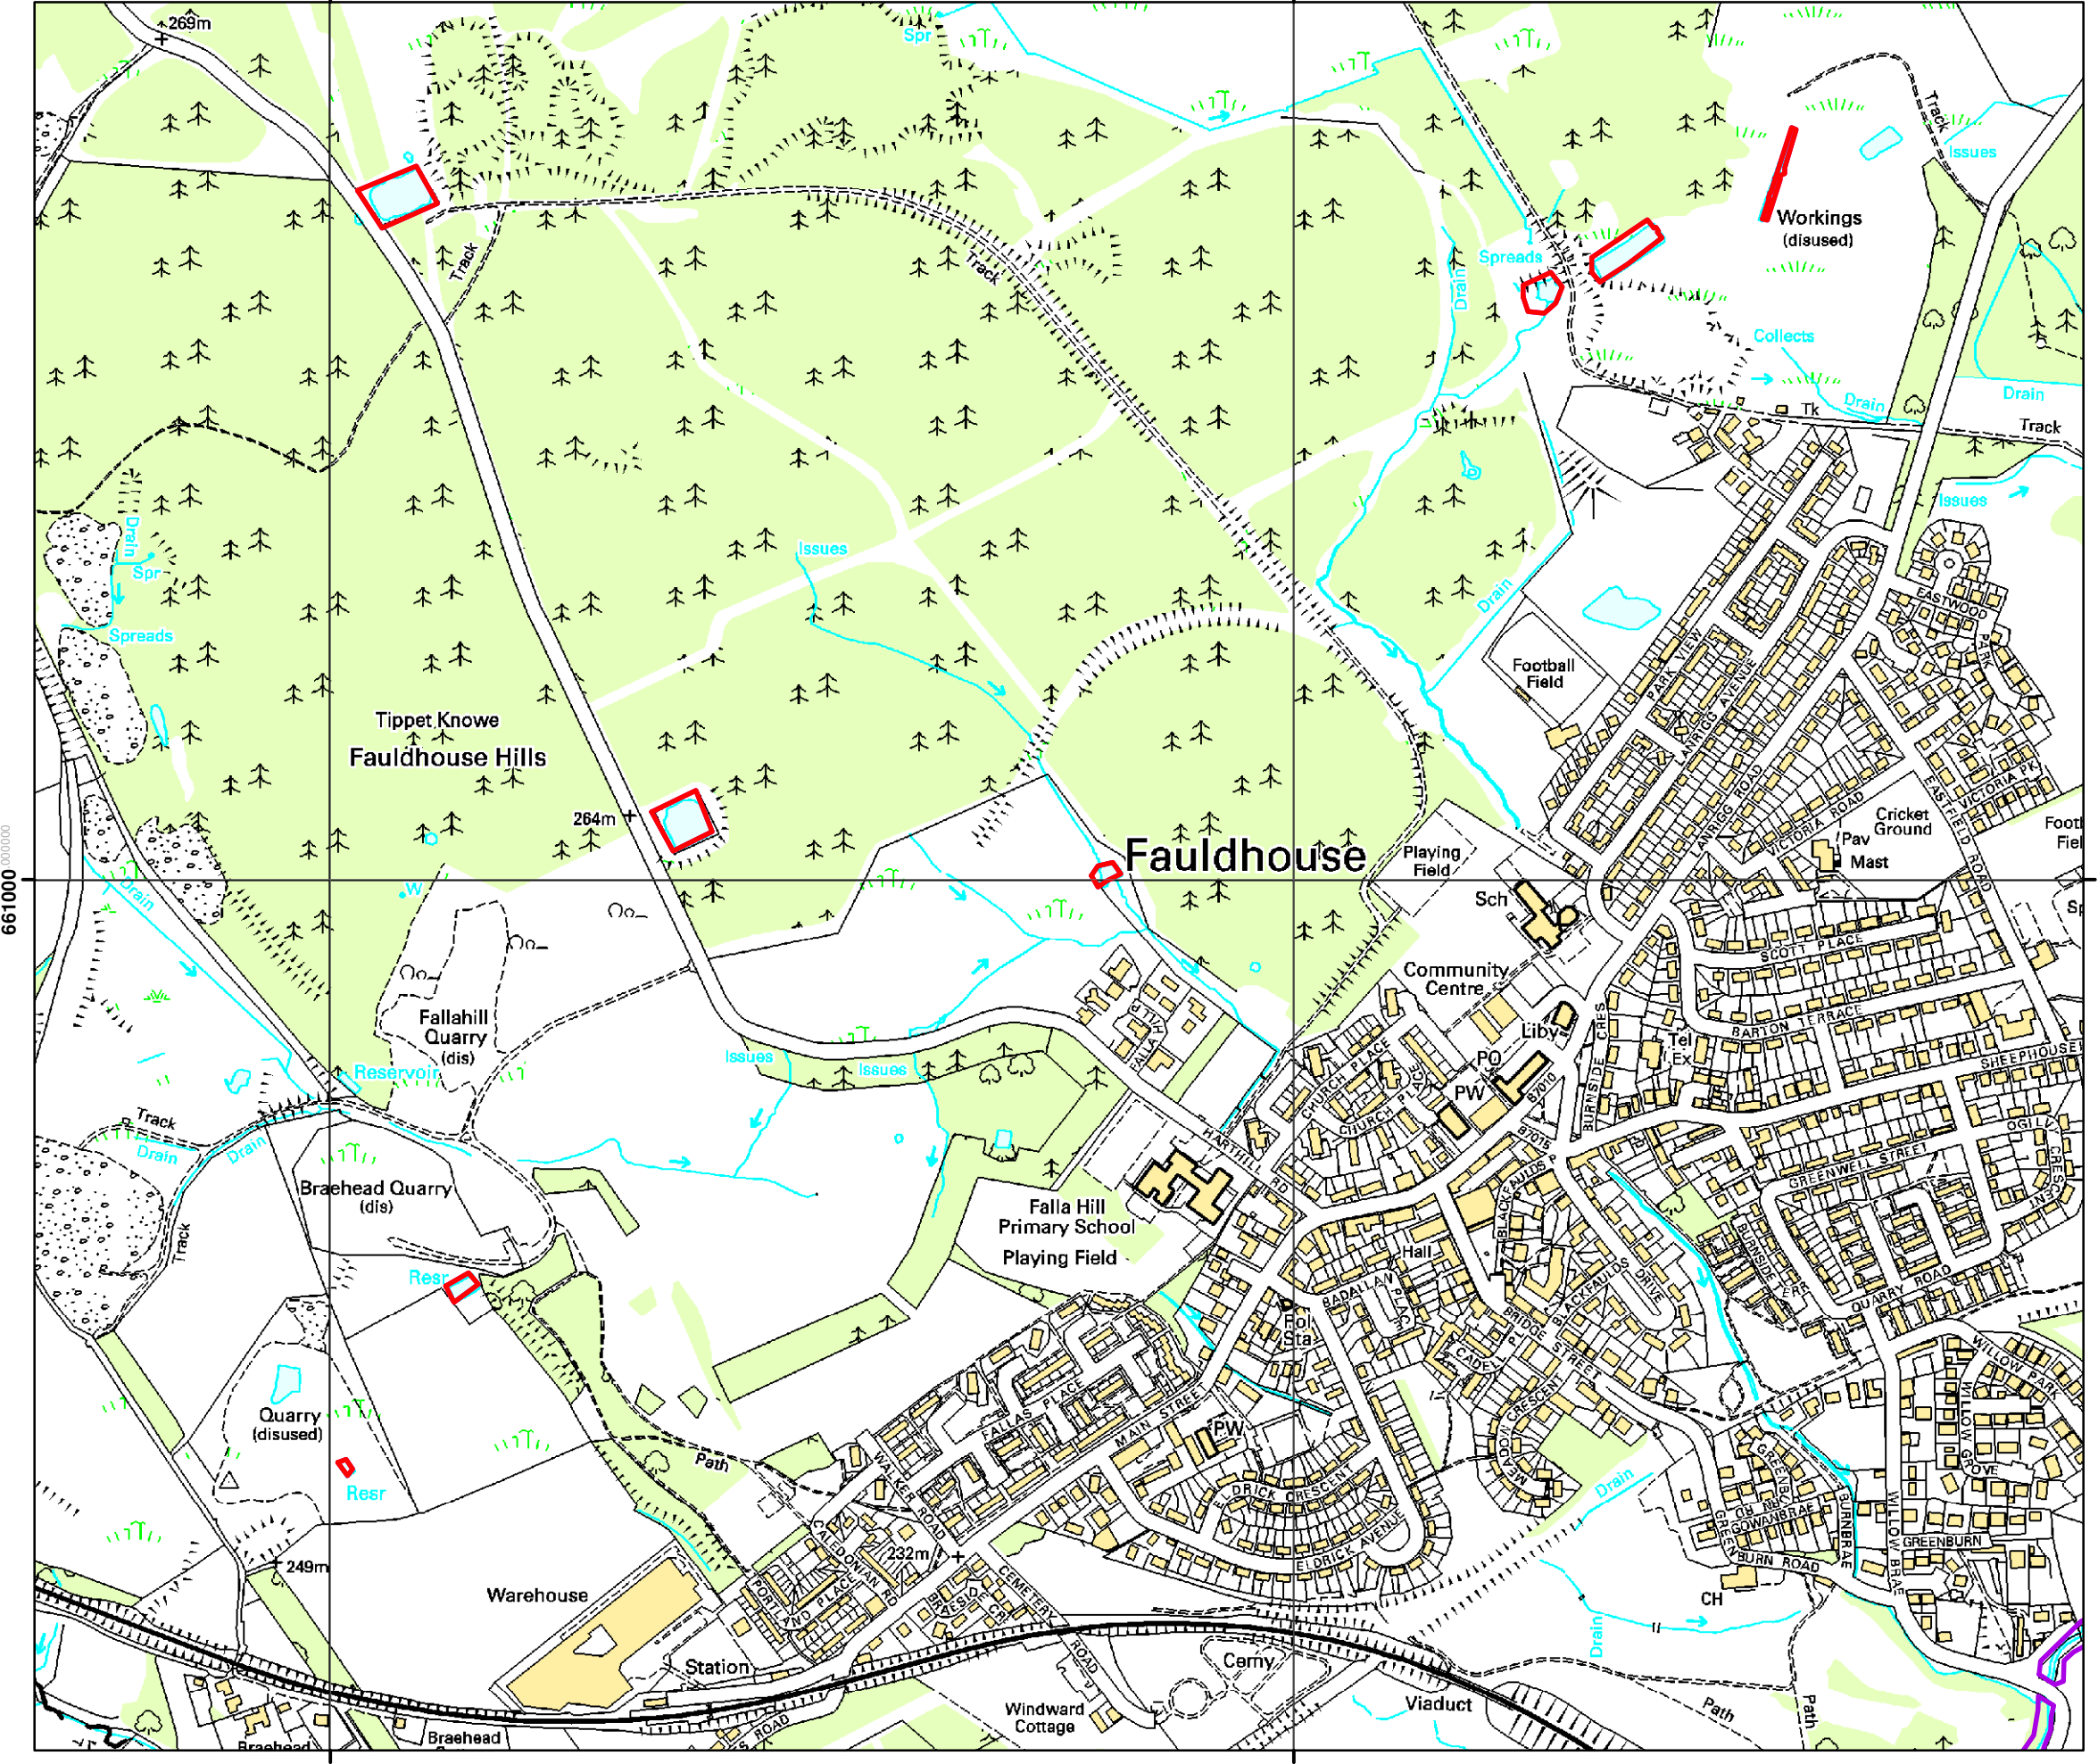

292000 000000

293000 000000

The Wildlife Information Centre

WLC LBS Site Location

Site:
Fauldhouse Ponds

Grid Reference:
NS921607

Legend

-  Site Boundary
-  Other pLBS/LBS
-  SSSI
-  SAC

Scale: 1:7,000

Date: 12th January 2012

Reproduced by permission of Ordnance Survey on behalf of HMSO.
 © Crown copyright and database right 2008. All rights reserved.
 Ordnance Survey License number AL 100040574.