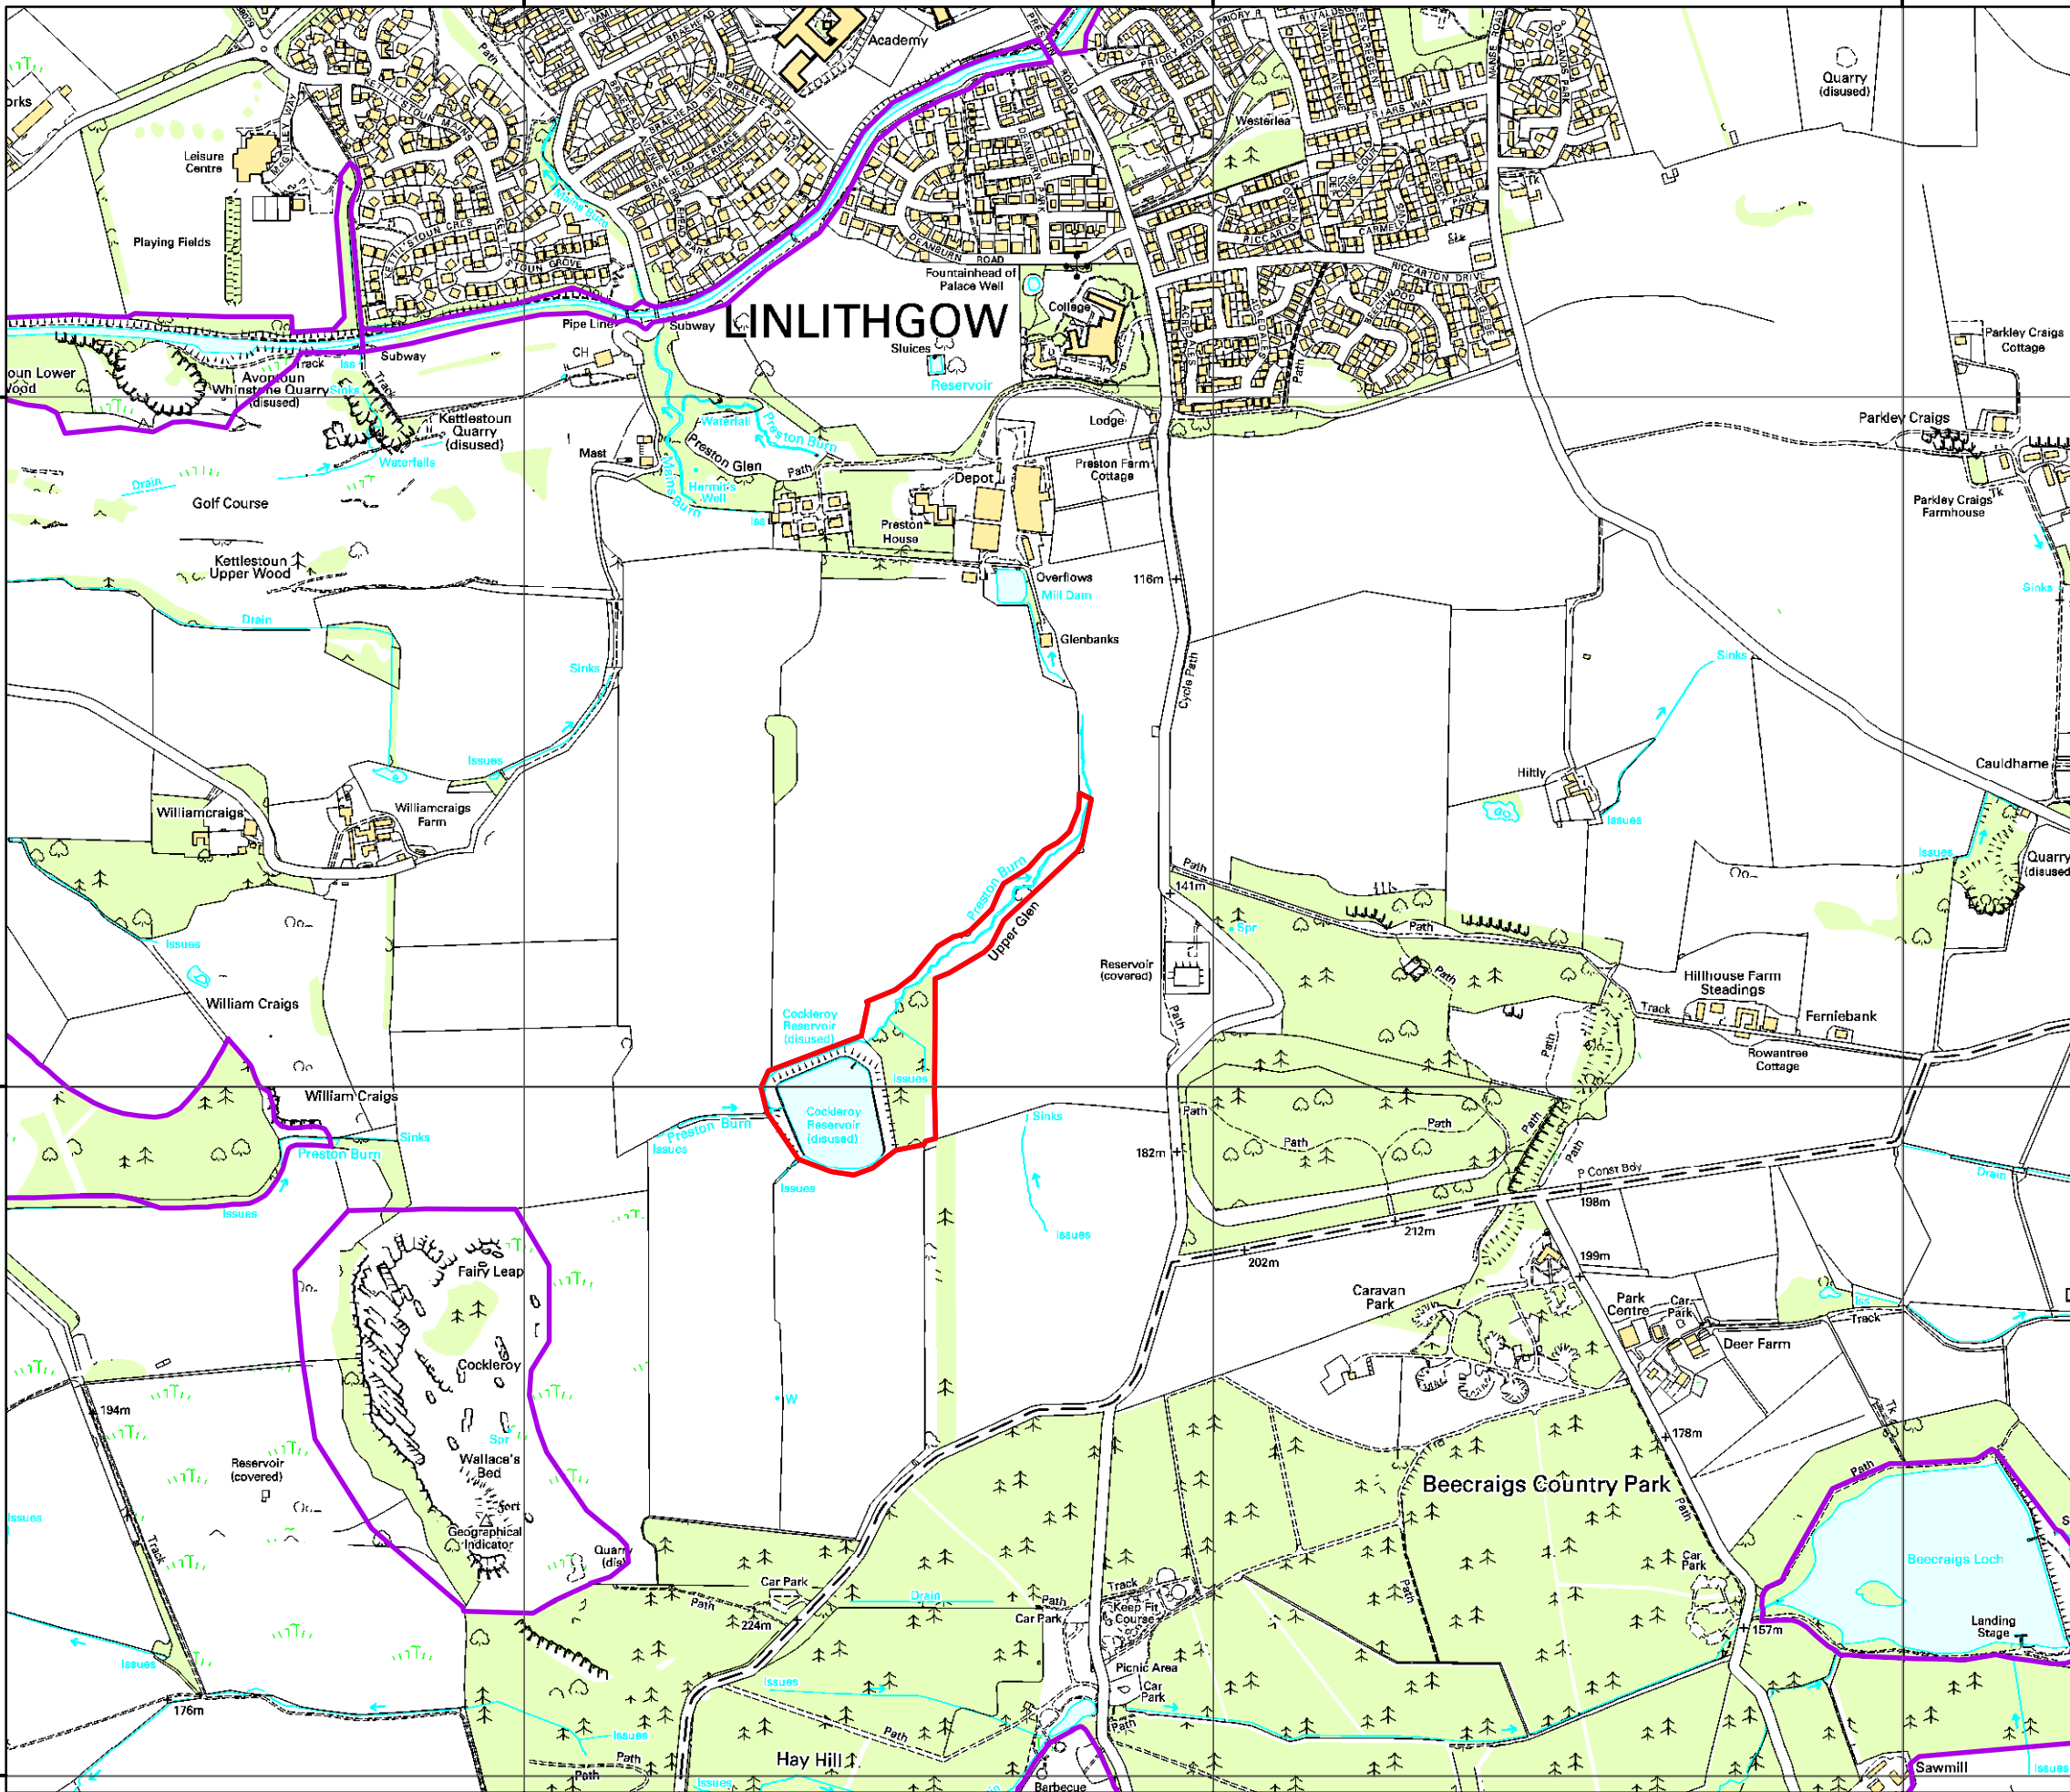

299000 000000

300000 000000

301000 000000

The Wildlife Information Centre

TWIC Excursions 2012 Site Location

Site:
Cockleroy Reservoir

Grid Reference:
NS995749

Legend

-  Site Boundary
-  Other pLBS/LBS
-  SSSI
-  SAC

Scale: 1:10,000

Date: 3rd February 2012

Reproduced by permission of Ordnance Survey on behalf of HMSO.
© Crown copyright and database right 2008. All rights reserved.
Ordnance Survey License number AL 100040574.

299000 000000

300000 000000

301000 000000

0 500

1,000 Meters

676000 000000

676000 000000

675000 000000